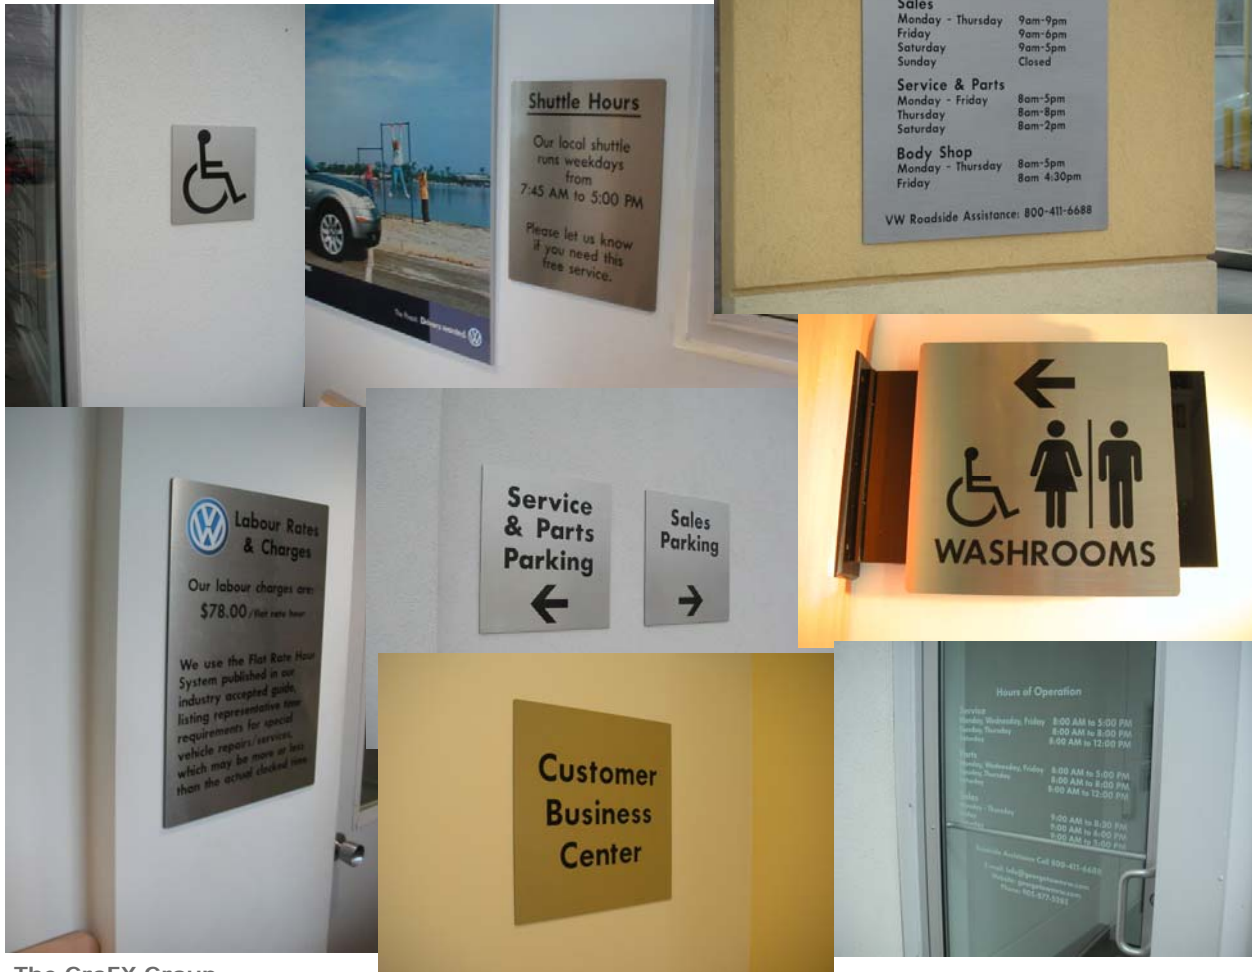

The GraFX Group
4A-385 Fairway Road South
Kitchener, Ontario, Canada N2C 2N9

Telephone: 1-877-GO-GRAFX (1-877-464-7239)
e-mail: vwmarketplace@go-grafx.com
www.go-grafx.com